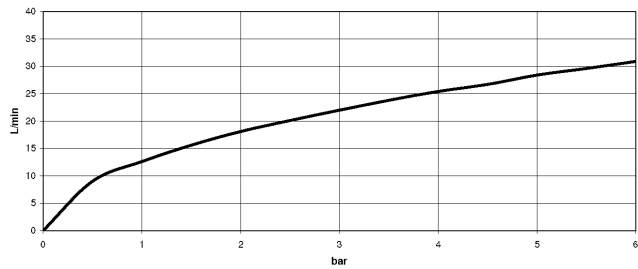

**TARA Two-hole bath mixer for free-standing assembly with hand shower set -
Chrome**

TARA

25 943 882

- 220mm projection
 - pivotable spout 180°
 - spout: circular, air-enriched flow
 - Hand shower: COMPACT RAIN, max. flow rate 6.8 l/min (at 3 bar)
 - hand shower with anti-scale system
 - rotary diverter for bath/shower
 - total height 920 mm
 - stand pipes height 628 mm
 - height up to aerator 765 mm
 - slide-on rosettes Ø 90 mm
 - gauge 150 mm
 - metal shower hose 1250mm with integrated anti-twist protection
 - pivotable shower holder on the right foot
 - max. flow 22 l/min at 3 bar flow pressure
- Intrinsic protection against back flow.**

Required miscellaneous

- Concealed floor mounting -**
- max. recess depth 160 mm
 - min. recess depth 80 mm

35 944 970 90

25 943 882
mm [inches]

Flow rate chart

Certificates

IAPMO_4976 (5). WRAS_2212005. LGA_18932. Belgaqua_21-033-27_2.