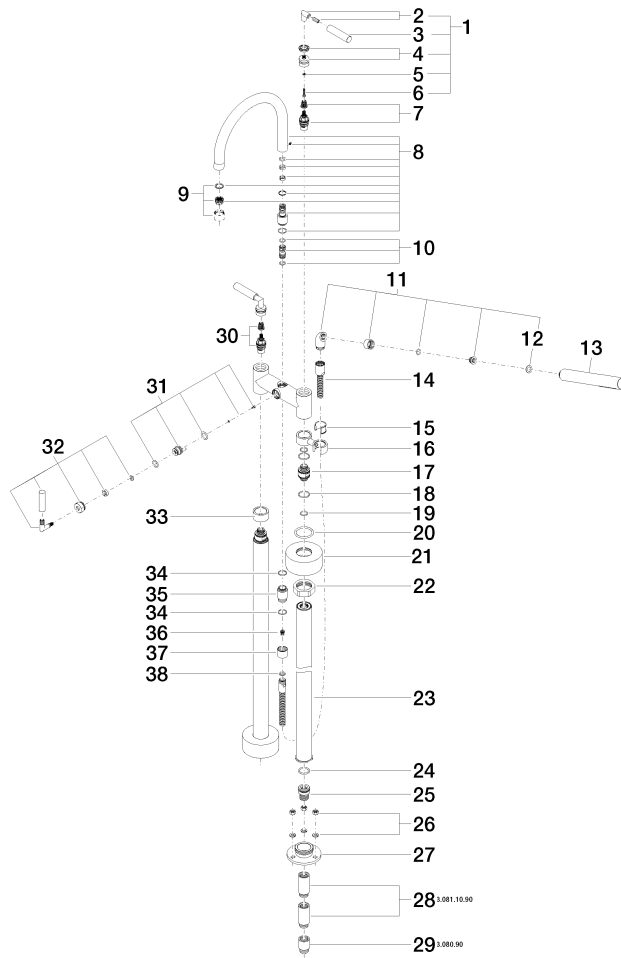

25 943 882

TARA Two-hole bath mixer for free-standing assembly with hand shower set - Chrome

TARA

25 943 882

Spare parts list

No.	Item Number	Name	Quantity used	Delivery time
1	04 20 88 052 00-00	handle	2	10
2	04 18 20 022 00-00	angle	2	10
3	09 20 88 052-00	handle	2	10
4	90 12 12 007 00-00	base	2	10
5	90 30 11 029 00 90	disc	2	2
6	90 30 30 075 00 90	screw	2	2
7	90 90 03 130 00 90	top	1	2
8	90 28 22 222 00-00	spout	1	10
9	90 23 01 024 00-00	aerator	1	10
10	90 21 10 011 00 90	diverter	1	2
11	04 24 04 189 00-00	nipple	1	10
12	90 14 20 002 00 90	seal	1	2
13	28 019 979-00	Hand shower - Chrome	1	2
14	90 30 02 072 00-00	Metal shower hose 1/2" x 3/8" x 1250 mm - Chrome	1	10
15	90 18 40 035 00 90	sleeve	1	2
16	04 28 10 029 01-00	holder	1	10
17	09 29 05 021 20 90	nipple	2	2
18	09 14 10 112 90	seal	4	2
19	90 14 10 055 00 90	seal	4	2
20	09 14 10 041 90	seal	2	2
21	09 27 89 025-00	rosette	2	10
22	09 23 30 040-07	nut	2	30
23	04 28 22 009 20-00	connection	2	10
24	09 14 10 081 90	seal	2	2
25	09 24 03 094-07	nipple	2	30
26	04 23 10 023 00 90	fixing set	2	2
27	09 30 11 130-07	connection	2	30
28	09 24 03 081 10 90	extension	4	2
29	09 24 03 080 90	extension	2	2
30	90 90 03 131 00 90	top	1	2
31	90 15 01 005 00 90	insert	1	2
32	90 18 20 025 00-00	diverter	1	10
33	09 28 10 028-00	sleeve	1	10
34	90 14 10 032 00 90	seal	2	2
35	09 24 03 121-00	nipple	1	10
36	09 23 01 131 90	back-flow preventer	1	2
37	09 21 02 143-00	sleeve	1	10
38	90 14 20 026 00 90	seal	1	2