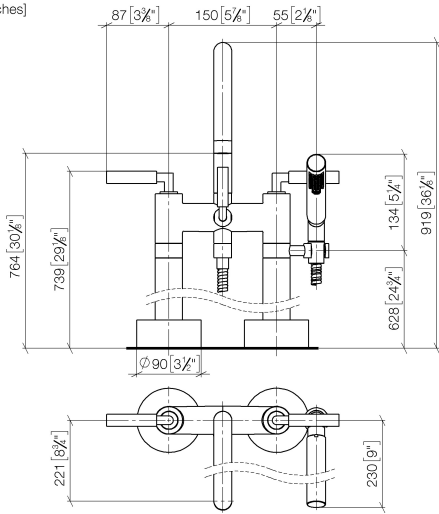

25 943 882
mm [inches]

Flow rate chart